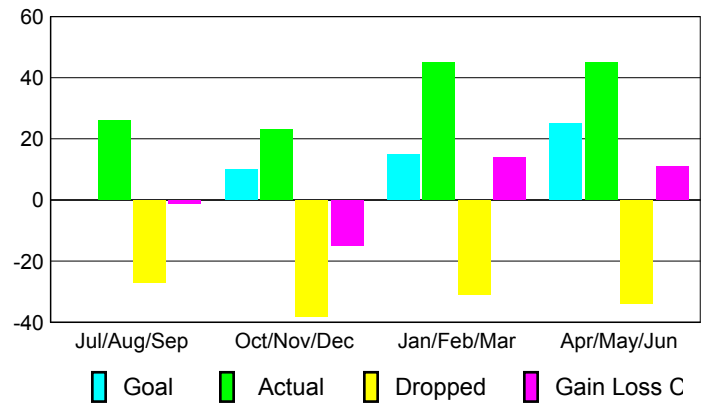

### Club Results 2008-2009

Goal, New, Dropped, Gain/Loss

## MEMBERSHIP

**Membership Results**  
2008-2009

**Membership**  
2007-2008

Month	Net Memb Goal	Actual New Memb	Actual Dropped Memb	Gain/Loss of Memb	Gain/Loss of Memb
Jul/Aug/Sep	0	26	-27	-1	9
Oct/Nov/Dec	10	23	-38	-15	-38
Jan/Feb/Mar	15	45	-31	14	12
Apr/May/Jun	25	45	-34	11	8
<b>Totals</b>	<b>50</b>	<b>139</b>	<b>-130</b>	<b>9</b>	<b>-9</b>

### Membership Results 2008-2009

Goal, New, Dropped, Gain/Loss

### Comparison of Club Gain/Loss

Current Year Compared to the Previous Year