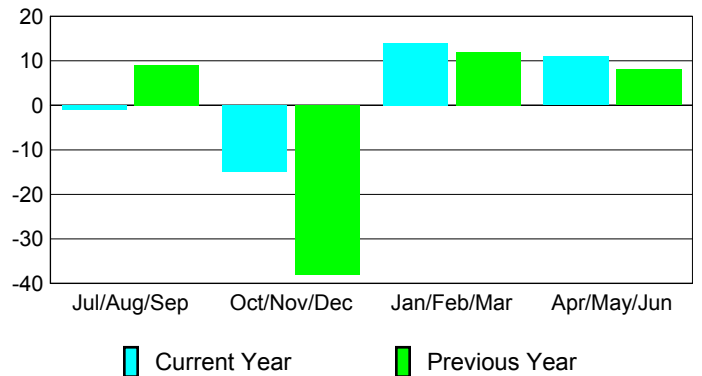

Comparison of Membership Gain/Loss

Current Year Compared to the Previous Year